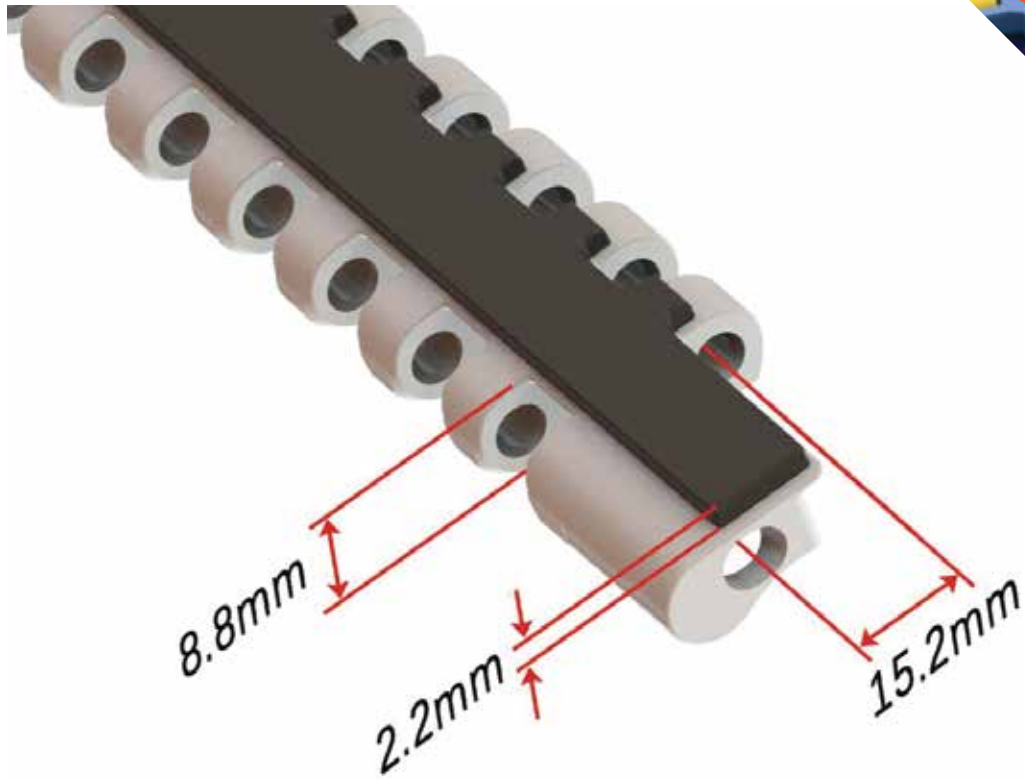

SF-3200EL

Standard Duty Grip Top

.60" Pitch

Direct Replacement for:
Intralox Series 1000
Grip Top

Pitch	Thickness	Min Width	Rod	Open Area	Flights	Side Guards
.60"	.433"	9.92"	.18"	0%	No	No
15.2mm	11mm	252mm	4.5mm			

Belt Material	Standard Rod Material	Belt Strength		Temperature Fahrenheit		Belt Weight Lb/Ft ²	Colors
		Straight Lb/Ft	Curved Lb/Ft	Min	Max		
PP	PP	900	-	33°	230°	1.06	W, G

BW = Belt Width, W-WHITE, B-BLUE, DB-DARK BLUE, RB-ROYAL BLUE, N-NATURAL, G-GRAY, BK-BLACK, BR-BROWN

		
# of Teeth	PD	Bore Size
16	3.2"	1"R, 1.5"S
24	4.56"	1.5"S
32	6.1"	1"R, 1.5"S

Special Order Sprockets Available

Belt Standard Alterations	+/- .5"
Flight Standard Indent	N/A

SAFARI Belting Systems, Inc.
Conveying Innovation to Industry