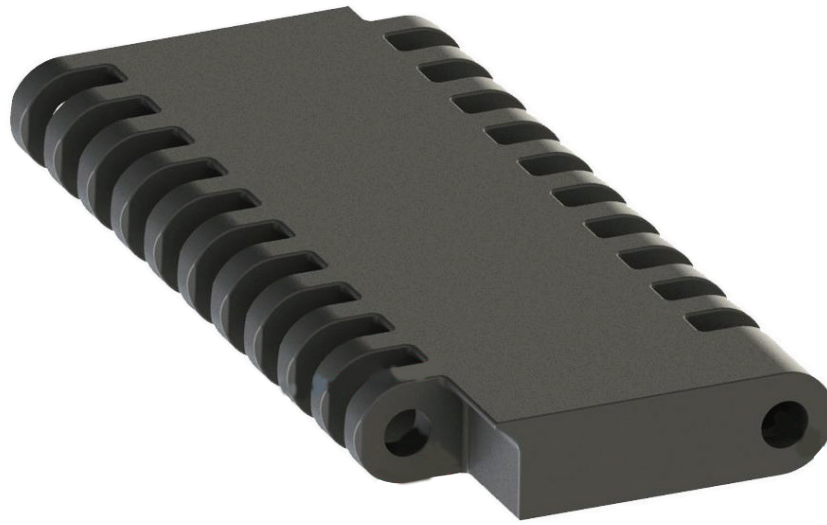

SF-6990A

Standard Duty Flat Top

2.25" Pitch

Direct Replacement for:
Rexnord 6995

Pitch	Thickness	Min Width	Rod	Open Area	Flights	Side Guards
2.25"	.717"	7.87"	.31"	0%	Pushers	No
57.15mm	18.2mm	200mm	8mm			

Belt Material	Standard Rod Material	Belt Strength		Temperature Fahrenheit		Belt Weight Lb/Ft ²	Colors
		Straight Lb/Ft	Curved Lb/Ft	Min	Max		
Acetal	POM	11,243	-	-40°	176°	3.23	B, G, W
Acetal + AS	POM	11,243	-	-40°	185°	3.23	B, G, W
ULT	ULT	11,243	-	30°	302°	3.23	BK, R

BW = Belt Width, W-WHITE, B-BLUE, DB-DARK BLUE, RB-ROYAL BLUE, N-NATURAL, G-GRAY, BK-BLACK, BR-BROWN, R-RED, Y-YELLOW

# of Teeth	PD	Bore Size
10	7.29	2.5" S

Special Order Sprockets Available

Belt Standard Alterations	+/- 3"
Flight Standard Side Indent	N/A

SAFARI Belting Systems, Inc.
Conveying Innovation to Industry

220 N Mahaffie Street, Olathe, KS 66061, USA | 913-254-7582 | info@safaribelting.com | SafariBelting.com