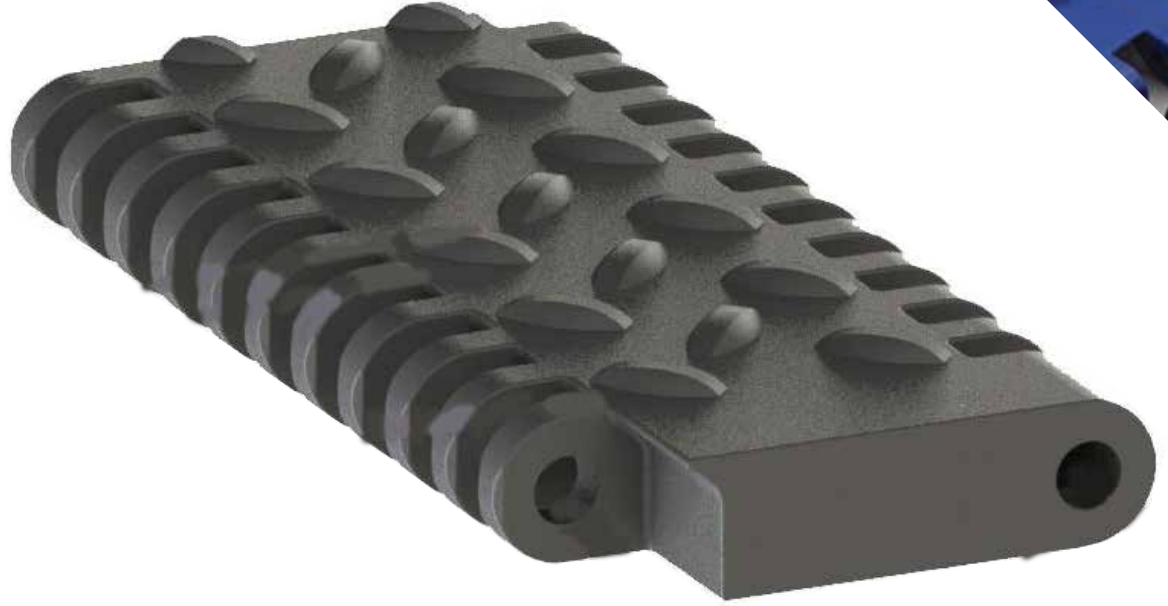

SF-6990D

Standard Duty Textured Top 2.25" Pitch

Direct Replacement for:
Rexnord 6999

Pitch	Thickness	Min Width	Rod	Open Area	Flights	Side Guards
2.25"	.717"	7.87"	.31"	0%	No	No
57.15mm	18.2mm	200mm	8mm			

Belt Material	Standard Rod Material	Belt Strength		Temperature Fahrenheit		Belt Weight Lb/Ft ²	Colors
		Straight Lb/Ft	Curved Lb/Ft	Min	Max		
Acetal	POM	11,243	-	-40°	176°	32.3	B, G, W
Acetal + AS	POM	11,243	-	-40°	185°	32.3	B, G, W
ULTIG	ULT	108,026	-	-40°	185°	30.6	B, N, W

BW = Belt Width, W-WHITE, B-BLUE, DB-DARK BLUE, RB-ROYAL BLUE, N-NATURAL, G-GRAY, BK-BLACK, BR-BROWN, R-RED, Y-YELLOW

# of Teeth	PD	Bore Size
10	7.29	2.5" S

Special Order Sprockets Available

Belt Standard Alterations	+/- 3"
Flight Standard Side Indent	N/A

SAFARI Belting Systems, Inc.
Conveying Innovation to Industry